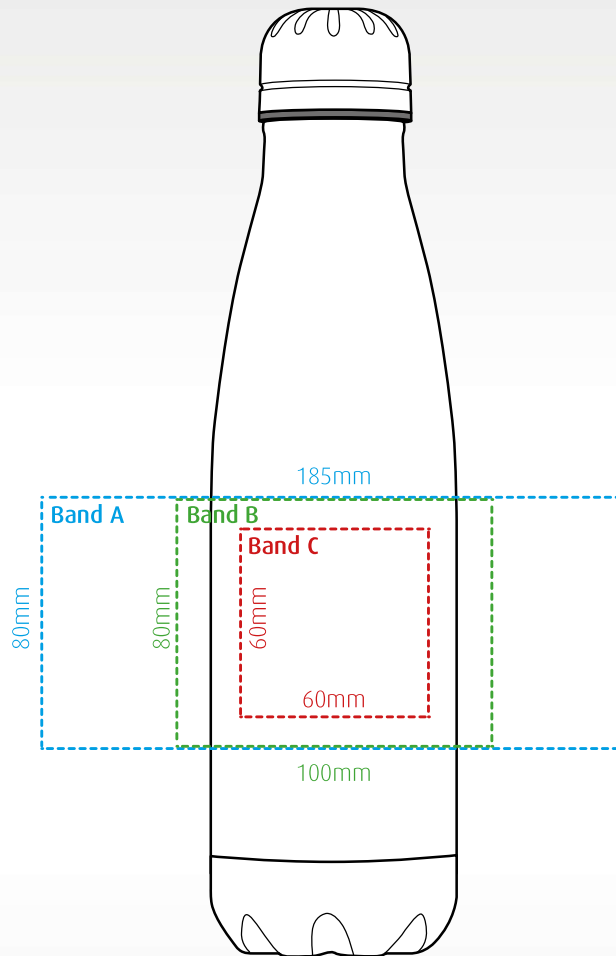

oasis

branding template

Classic, stainless steel, insulated bottle - 500ml

Height: 270mm Width: 67mm

Up to 8 colours rotary screen print

Full colour

Laser engraving

All branding areas are to be used as a guide and are subject to sight of artwork.

Colours (Polished): Black, white, grey

Colours (Classic Range): Black, white, gun metal, silver

Colours (Electroplated): Rose gold, copper, black/chrome, blue/chrome, red/chrome, rainbow

Height: 270mm

Diameter: 67mm

Capacity: 500ml

Weight: 288g

Country of origin: China

HS Code: 73239300

Box dimensions: 75 x 75 x 275 mm

No. per carton: 30

Carton dimensions: 46.5 x 39 x 30 cm

GW: 12kg