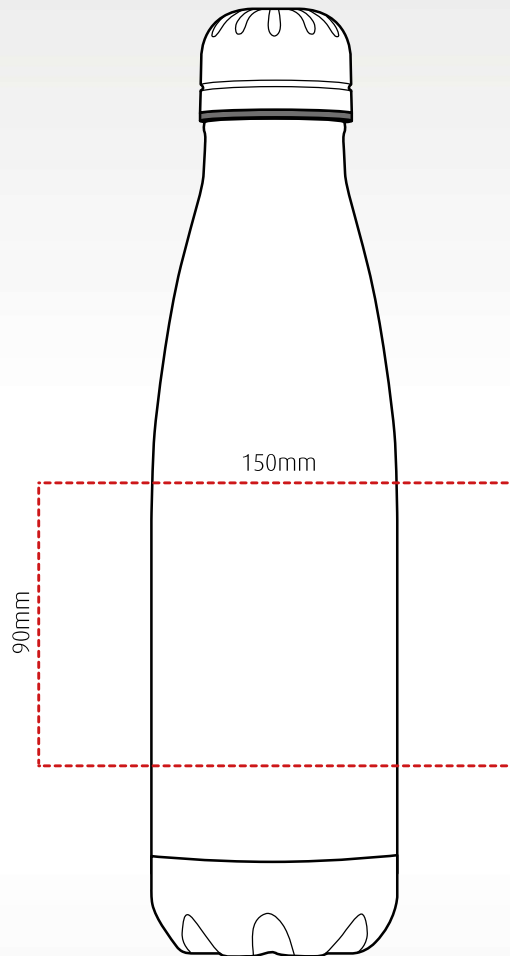

oasis

branding template

Classic, stainless steel, insulated bottle - 500ml

Height: 270mm Width: 67mm

Up to 8 colours rotary screen print

Full colour

Laser engraving

All branding areas are to be used as a guide and are subject to sight of artwork.

Colours (Polished): Black, white, grey

Colours (Classic Range): Black, white, gun metal, silver

Colours (Electroplated): Rose gold, copper, black/chrome, blue/chrome, red/chrome, rainbow

Height: 270mm

Diameter: 67mm

Capacity: 500ml

Weight: 288g

Country of origin: China

HS Code: 73239300

Box dimensions: 75 x 75 x 275 mm

No. per carton: 30

Carton dimensions: 46.5 x 39 x 30 cm

GW: 12kg