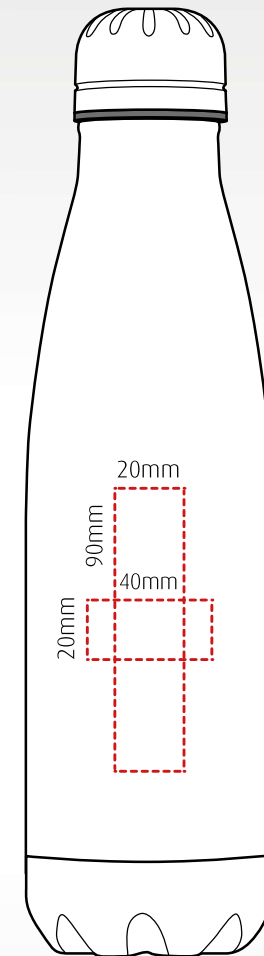

oasis

branding template

Classic, stainless steel, insulated bottle - 500ml

Height: 270mm Width: 67mm

Up to 8 colours rotary screen print

Full colour

Laser engraving

All branding areas are to be used as a guide and are subject to sight of artwork.

Materials: 304 stainless steel, copper lining, food grade silicone seal, ABS

Colours (Powder Coated): Black, white, gun metal 418C, dark blue 287U, light blue 291U, aubergine 268U, navy 2378C, light pink 2043U, rubine 225U, aqua 317U, yellow 108U, orange 021U, green 361C, papaya 1375C, red 186U

Colours (Polished): Black, white, grey

Colours (Classic Range): Black, white, gun metal, silver

Colours (Electroplated): Rose gold, copper, black/chrome, blue/chrome, red/chrome, rainbow

Height: 270mm

Diameter: 67mm

Capacity: 500ml

Weight: 288g

Country of origin: China

HS Code: 73239300

Box dimensions: 75 x 75 x 275 mm

No. per carton: 30

Carton dimensions: 46.5 x 39 x 30 cm

GW: 12kg