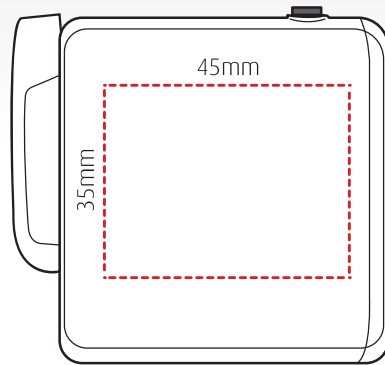

# explorer

branding template

BS8546 approved travel adapter with 2 USB A ports

Height: 66mm Width: 49mm Depth: 68mm

Side of plug

Below ports

Top of plug

Case

Pad print 1-4 colours/ Full colour digital print

Pad print 1 colour

All branding areas are to be used as a guide and are subject to sight of artwork.

**Material:** Flame retardant PC, copper  
**Colours:** Black, white/black  
**Height:** 66mm  
**Width:** 49mm

**Depth:** 68mm  
**Weight:** 224g in case  
**Country of origin:** China  
**HS Code:** 8536690000

**Box dimensions:** 92 x 70 x 92 mm  
**No. per carton:** 50  
**Carton dimensions:** 50.5 x 37.5 x 19 cm  
**GW:** 12.8kg