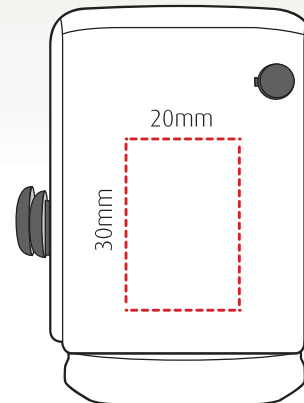

# explorer

branding template

BS8546 approved travel adapter with 2 USB A ports

Height: 66mm Width: 49mm Depth: 68mm

Side of plug

Below ports

Top of plug

Case

Pad print 1-4 colours/ Full colour digital print

Pad print 1 colour

All branding areas are to be used as a guide and are subject to sight of artwork.

**Material:** Flame retardant PC, copper  
**Colours:** Black, white/black  
**Height:** 66mm  
**Width:** 49mm

**Depth:** 68mm  
**Weight:** 224g in case  
**Country of origin:** China  
**HS Code:** 8536690000

**Box dimensions:** 92 x 70 x 92 mm  
**No. per carton:** 50  
**Carton dimensions:** 50.5 x 37.5 x 19 cm  
**GW:** 12.8kg