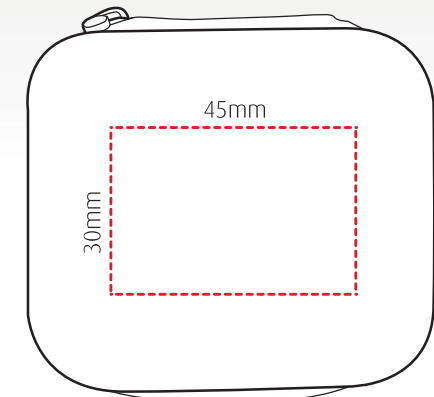

# explorer

branding template

BS8546 approved travel adapter with 2 USB A ports

Height: 66mm Width: 49mm Depth: 68mm

Side of plug

Below ports

Top of plug

Case

Pad print 1-4 colours/ Full colour digital print

Pad print 1 colour

All branding areas are to be used as a guide and are subject to sight of artwork.

**Material:** Flame retardant PC, copper  
**Colours:** Black, white/black  
**Height:** 66mm  
**Width:** 49mm

**Depth:** 68mm  
**Weight:** 224g in case  
**Country of origin:** China  
**HS Code:** 8536690000

**Box dimensions:** 92 x 70 x 92 mm  
**No. per carton:** 50  
**Carton dimensions:** 50.5 x 37.5 x 19 cm  
**GW:** 12.8kg