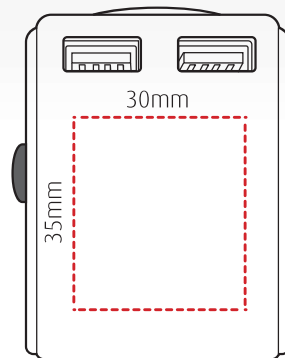

# explorer

branding template

BS8546 approved travel adapter with 2 USB A ports

Height: 66mm Width: 49mm Depth: 68mm

Side of plug

Below ports

Top of plug

Case

Pad print 1-4 colours/ Full colour digital print

Pad print 1 colour

All branding areas are to be used as a guide and are subject to sight of artwork.

**Material:** Flame retardant PC, copper  
**Colours:** Black, white/black  
**Height:** 66mm  
**Width:** 49mm

**Depth:** 68mm  
**Weight:** 224g in case  
**Country of origin:** China  
**HS Code:** 8536690000

**Box dimensions:** 92 x 70 x 92 mm  
**No. per carton:** 50  
**Carton dimensions:** 50.5 x 37.5 x 19 cm  
**GW:** 12.8kg