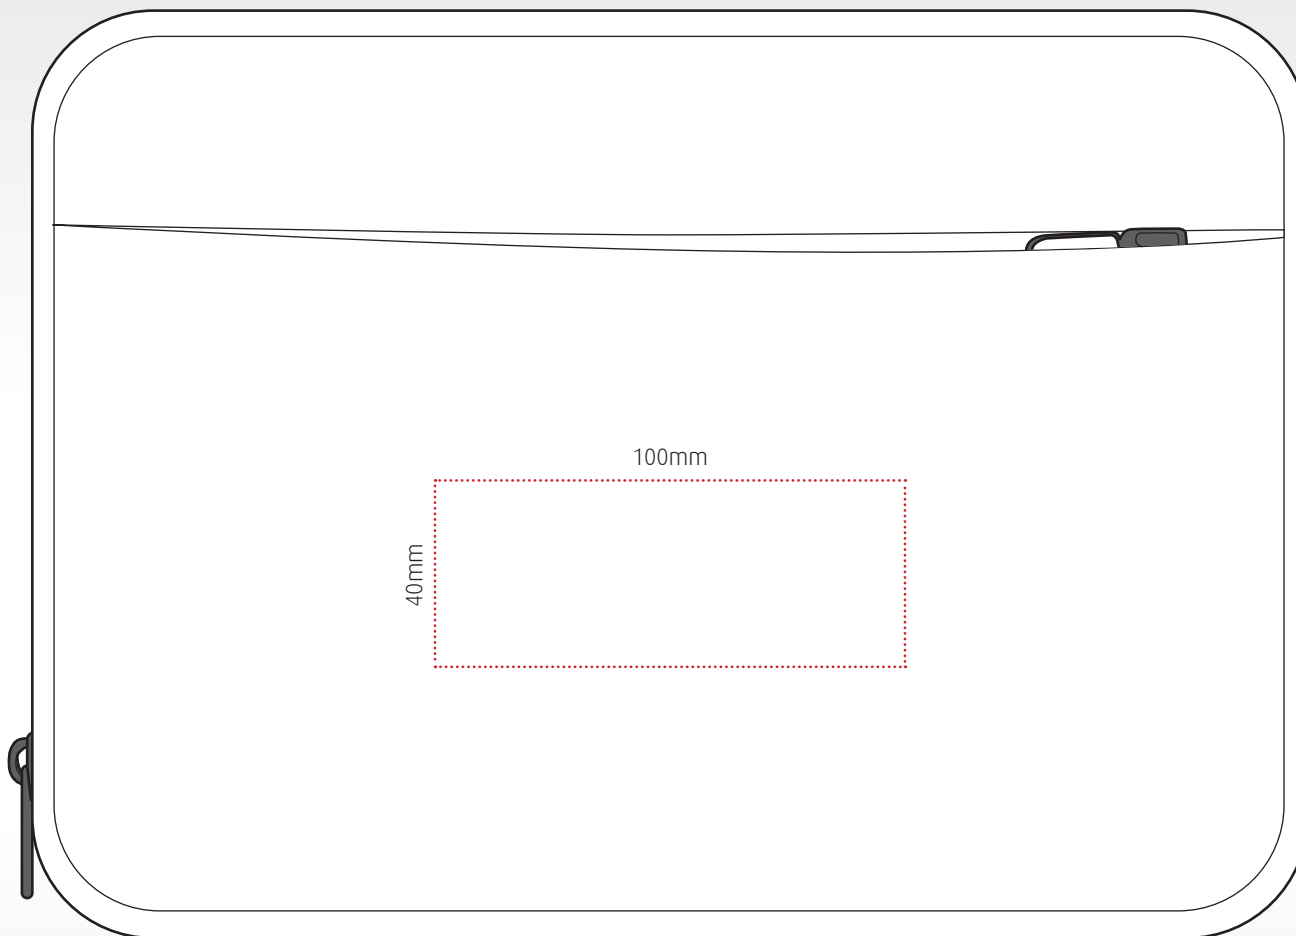

supatech RPET

branding template

Practical tech and tablet bag made from recycled bottles

Width: 270mm Height: 195mm Depth: 56mm

Transfer print

All branding areas are to be used as a guide and are subject to sight of artwork.

Materials: RPET
Colours: Black (delivery with red detail in zip)
Width: 270mm
Height: 195mm

Depth: 56mm
Country of origin: China
HS Code: 4202220000
Box dimensions: 57 x 54 x 44 mm

No. per carton: 40
GW: 13.75kg