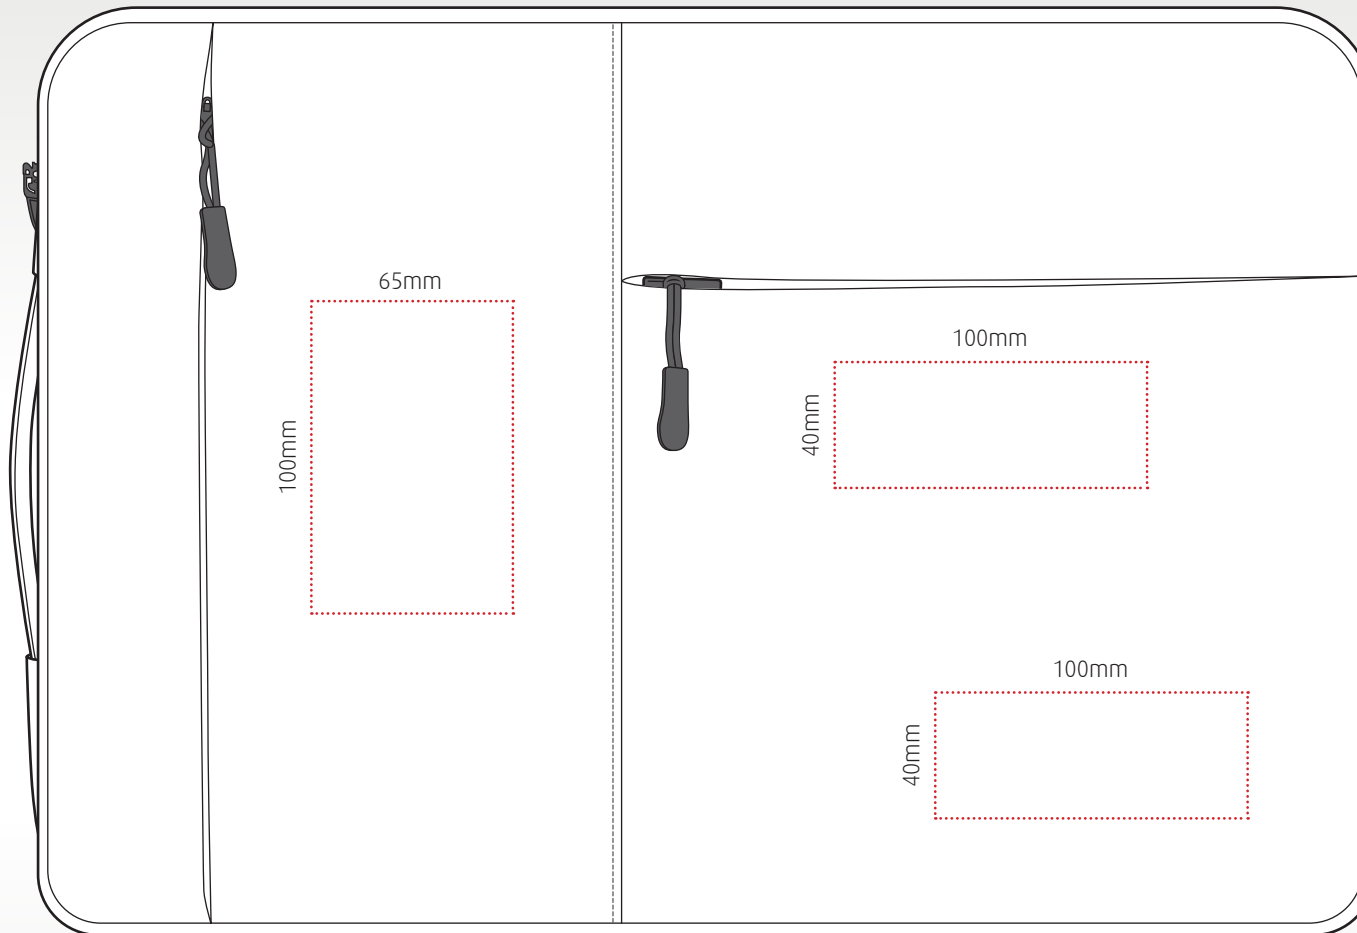

shield RPET laptop bag

branding template

The water resistant and hard wearing RPET outer lining ensures your laptop is fully protected at all times

Width: 425mm Height: 300mm Depth: 30mm

Transfer print

All branding areas are to be used as a guide and are subject to sight of artwork.

Materials: RPET outer lining, faux fur inner pocket, TPU handle

Colours: Black

Width: 425mm

Height: 300mm

Depth: 30mm

Country of origin: China

HS Code: 4202220000

Box dimensions: 53 x 44 x 44 mm

No. per carton: 20

GW: 8.25kg