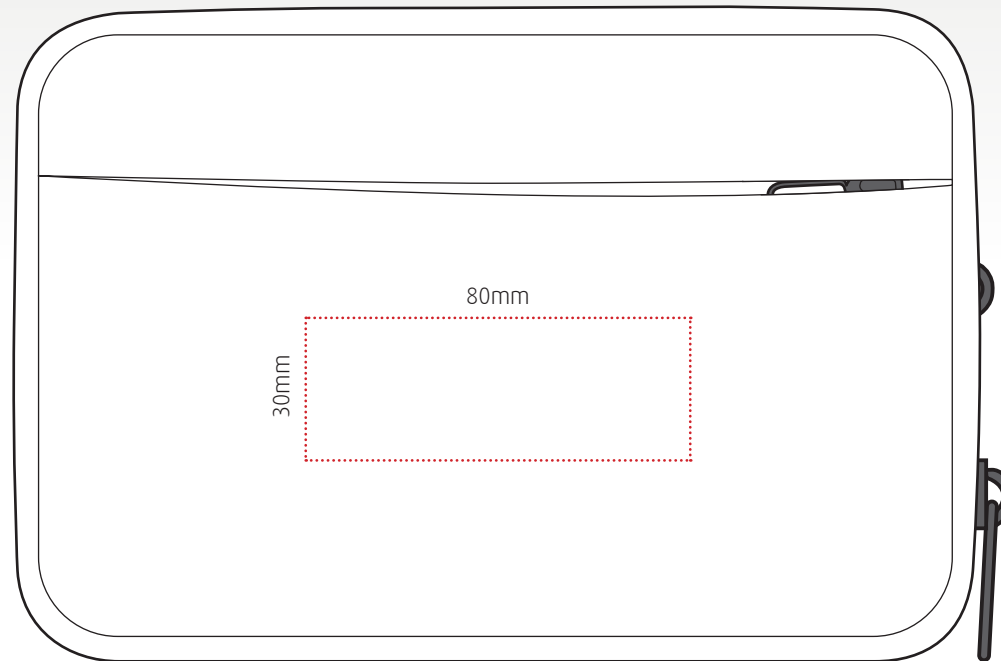

Materials: RPET outer lining, faux fur inner pocket, TPU handle

Colours: Black

Width: 425mm

Height: 300mm

Depth: 30mm

Country of origin: China

HS Code: 4202220000

Box dimensions: 53 x 44 x 44 mm

Materials: RPET outer lining, faux fur inner pocket, TPU handle
Colours: Black
Width: 335mm
Height: 245mm

Depth: 30mm
Country of origin: China
HS Code: 4202220000
Box dimensions: 42 x 51 x 37.5 mm

No. per carton: 20
GW: 6.6kg

tech tidy RPET

branding template

The durable RPET material makes it lightweight and ideal for travel

Width: 200mm Height: 135mm Depth: 45mm

Transfer print

All branding areas are to be used as a guide and are subject to sight of artwork.

Materials: RPET
Colours: Black
Width: 200mm
Height: 135mm

Depth: 45mm
Country of origin: China
HS Code: 4202220000
Box dimensions: 53 x 38 x 47 mm

No. per carton: 40
GW: 8.2kg