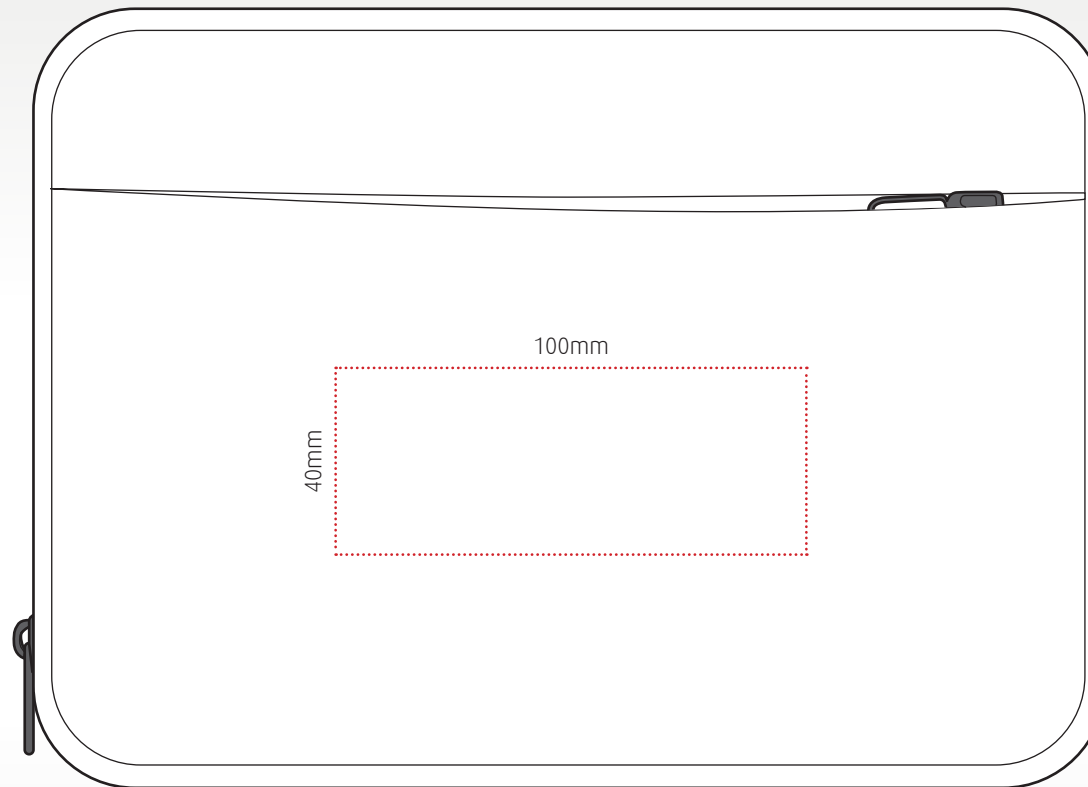

supatech mini RPET

branding template

Practical bag for all your tech made from durable RPET

Width: 225mm Height: 185mm Depth: 60mm

Transfer print

All branding areas are to be used as a guide and are subject to sight of artwork.

Materials: RPET
Colours: Black (delivery with red detail in zip)
Width: 225mm
Height: 185mm

Depth: 60mm
Country of origin: China
HS Code: 4202220000
Box dimensions: 36.5 x 43 x 46.5 mm

No. per carton: 30
GW: 7.45kg