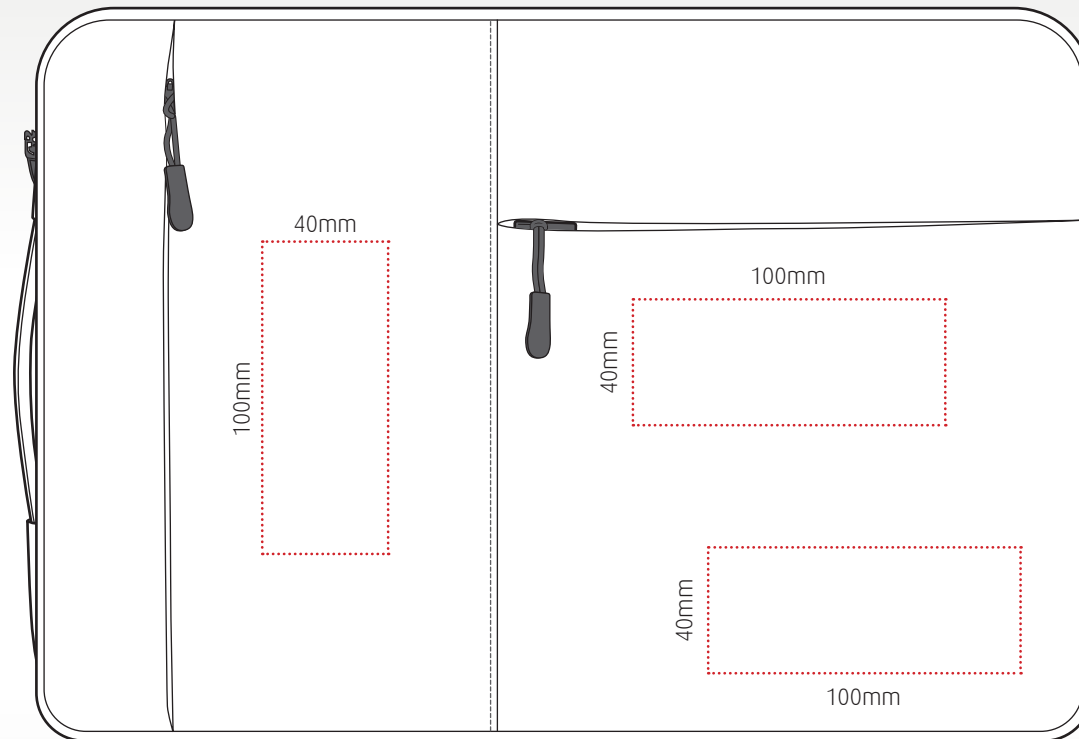

Materials: RPET outer lining, faux fur inner pocket, TPU handle

Colours: Black

Width: 425mm

Height: 300mm

Depth: 30mm

Country of origin: China

HS Code: 4202220000

Box dimensions: 53 x 44 x 44 mm

No. per carton: 20

GW: 8.25kg

shield mini RPET

branding template

Sleek Chromebook/tablet case made from RPET

Width: 335mm Height: 245mm Depth: 30mm

Transfer print

All branding areas are to be used as a guide and are subject to sight of artwork.

Materials: RPET outer lining, faux fur inner pocket, TPU handle
Colours: Black
Width: 335mm
Height: 245mm

Depth: 30mm
Country of origin: China
HS Code: 4202220000
Box dimensions: 42 x 51 x 37.5 mm

No. per carton: 20
GW: 6.6kg

Materials: RPET
Colours: Black
Width: 200mm
Height: 135mm

Depth: 45mm
Country of origin: China
HS Code: 4202220000
Box dimensions: 53 x 38 x 47 mm

No. per carton: 40
GW: 8.2kg