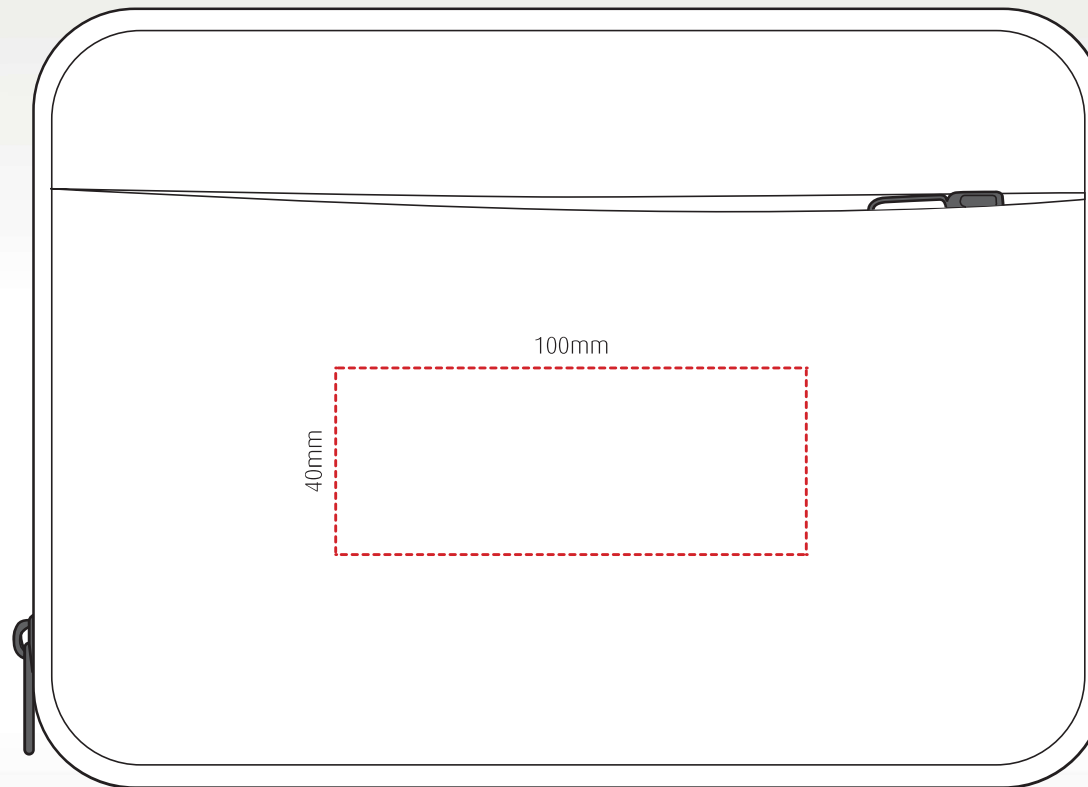

supatech mini RPET

branding template

Practical bag for all your tech made from durable RPET

Width: 225mm Height: 185mm Depth: 60mm

Transfer print

All branding areas are to be used as a guide and are subject to sight of artwork.

Materials: RPET
Colours: Black (delivery with red detail in zip)
Width: 225mm
Height: 185mm

Depth: 60mm
Country of origin: China
HS Code: 4202220000
Box dimensions: 36.5 x 43 x 46.5 mm

No. per carton: 30
GW: 7.45kg