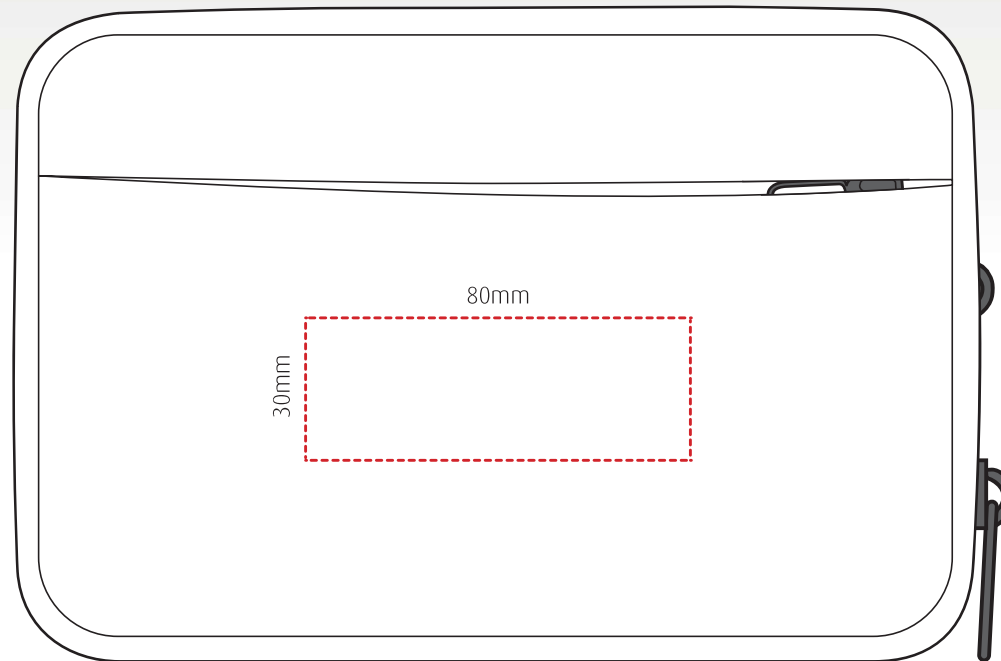

tech tidy RPET

branding template

The durable RPET material makes it lightweight and ideal for travel

Width: 200mm Height: 135mm Depth: 45mm

Transfer print

All branding areas are to be used as a guide and are subject to sight of artwork.

Materials: RPET
Colours: Black
Width: 200mm
Height: 135mm

Depth: 45mm
Country of origin: China
HS Code: 4202220000
Box dimensions: 53 x 38 x 47 mm

No. per carton: 40
GW: 8.2kg