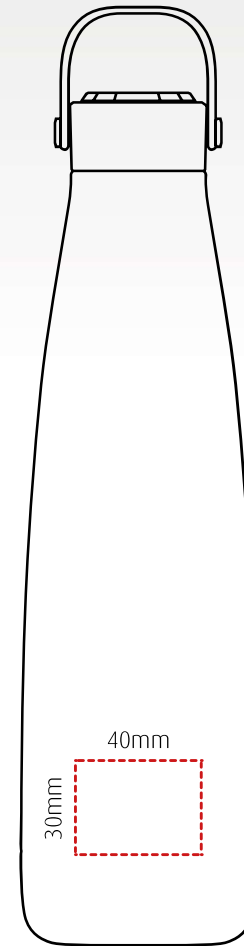

# cari

branding template

Sleek, insulated, stainless steel, bottle – 500ml

Height: 260mm Width: 73mm

1 colour rotary screen print

Up to 4 spot colours pad print

Laser engraving

All branding areas are to be used as a guide and are subject to sight of artwork.