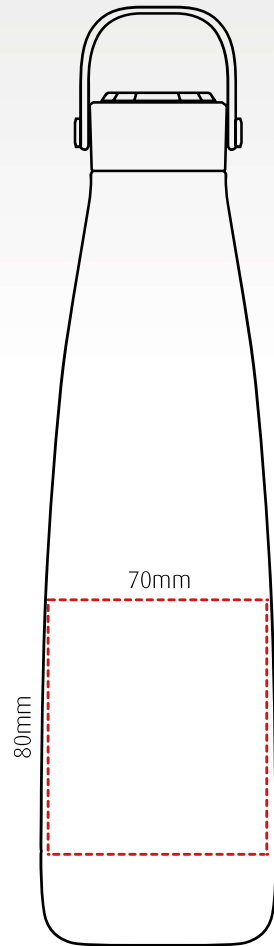

# cari

branding template

Sleek, insulated, stainless steel, bottle – 500ml

Height: 260mm Width: 73mm

1 colour rotary screen print

Up to 4 spot colours pad print

Laser engraving

All branding areas are to be used as a guide and are subject to sight of artwork.