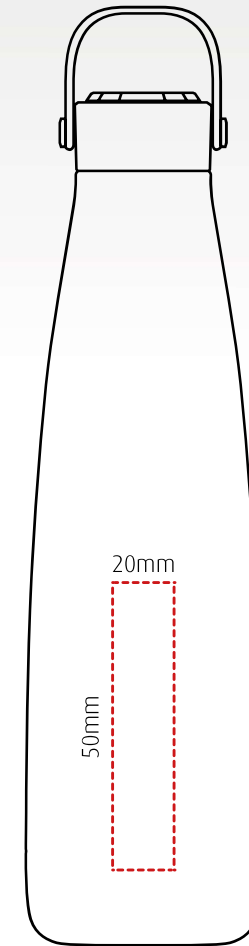

# cari

branding template

Sleek, insulated, stainless steel, bottle – 500ml

Height: 260mm Width: 73mm

1 colour rotary screen print

Up to 4 spot colours pad print

Laser engraving

All branding areas are to be used as a guide and are subject to sight of artwork.