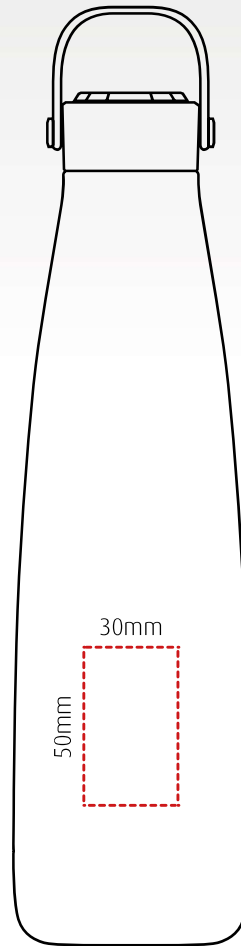

# cari

branding template

Sleek, insulated, stainless steel, bottle – 500ml

Height: 260mm Width: 73mm

1 colour rotary screen print

Up to 4 spot colours pad print

Laser engraving

All branding areas are to be used as a guide and are subject to sight of artwork.