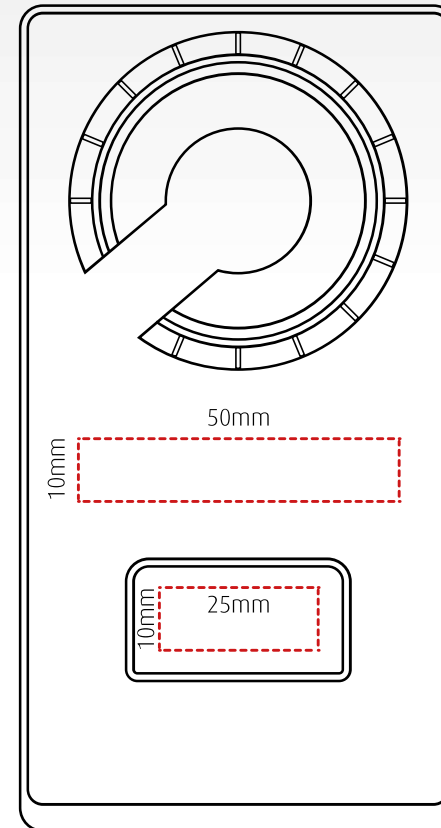

roamer

Folding wireless charger with copper coils

FOLDED: 130 x 70 x 10mm (depth)
OPEN: 153 x 70mm (wide) x 6.5mm (charger thickness)

Pad print - 1 spot colour only

Laser engraving