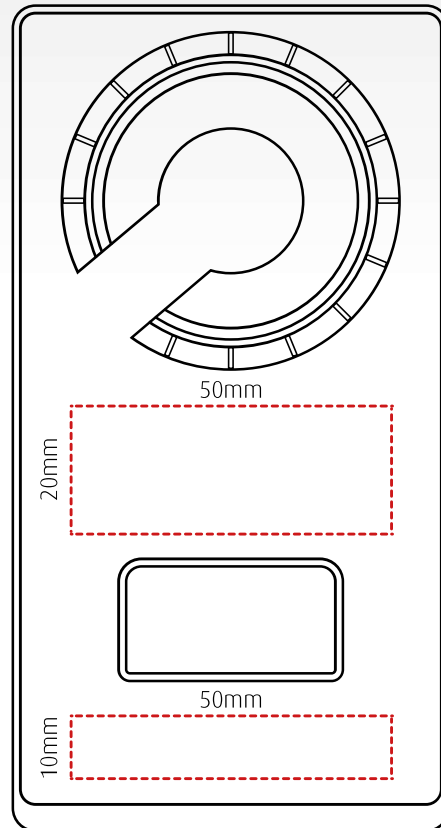

roamer

Folding wireless charger with copper coils

FOLDED: 130 x 70 x 10mm (depth)
OPEN: 153 x 70mm (wide) x 6.5mm (charger thickness)

Pad print - 1 spot colour only

Laser engraving