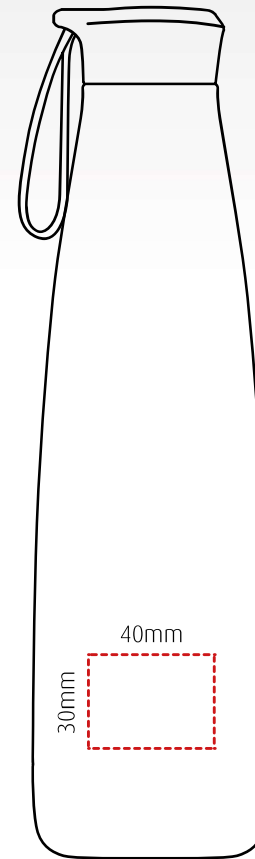

reef

branding template

Sleek, insulated, stainless steel, bottle – 500ml

Height: 260mm Width: 73mm

1 colour rotary screen print

Up to 4 spot colours pad print

Laser engraving

All branding areas are to be used as a guide and are subject to sight of artwork.