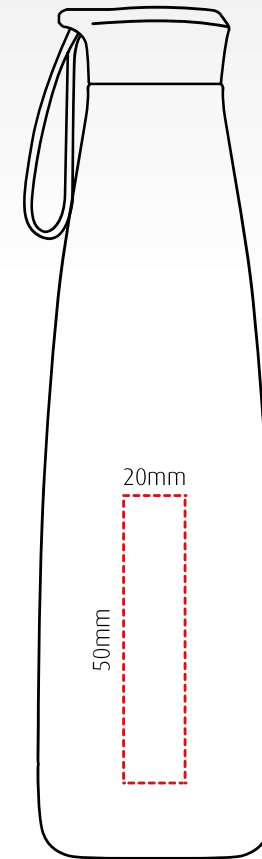

reef

branding template

Sleek, insulated, stainless steel, bottle – 500ml

Height: 260mm Width: 73mm

1 colour rotary screen print

Up to 4 spot colours pad print

Laser engraving

All branding areas are to be used as a guide and are subject to sight of artwork.