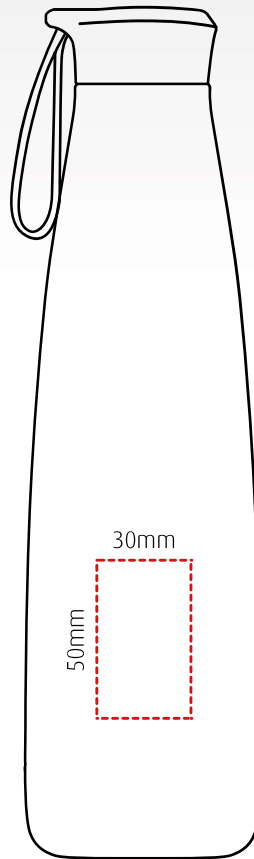

reef

branding template

Sleek, insulated, stainless steel, bottle – 500ml

Height: 260mm Width: 73mm

1 colour rotary screen print

Up to 4 spot colours pad print

Laser engraving

All branding areas are to be used as a guide and are subject to sight of artwork.