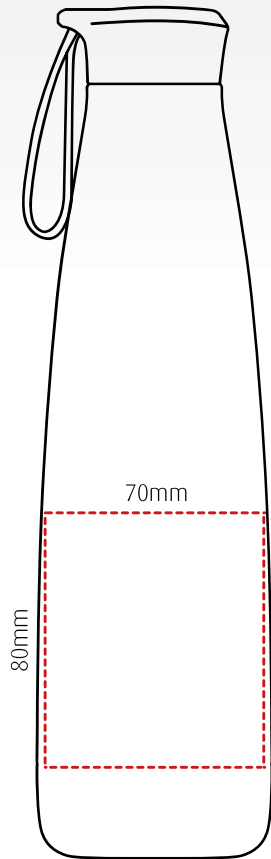

reef

branding template

Sleek, insulated, stainless steel, bottle – 500ml

Height: 260mm Width: 73mm

1 colour rotary screen print

Up to 4 spot colours pad print

Laser engraving

All branding areas are to be used as a guide and are subject to sight of artwork.