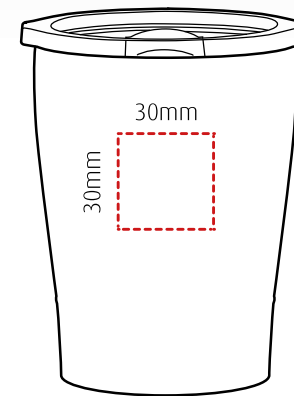

mocha

branding template

Insulated, stainless steel, espresso cup - 260 ml

Height: 100mm Width: 75mm (top), 58mm (base)

1 colour rotary screen print

Up to 2 spot colours pad print

Full colour

All branding areas are to be used as a guide and are subject to sight of artwork.

Materials: 304 stainless steel, Tritan, food grade, silicone

Colours: Black, white

Height: 100mm

Diameter: 75mm (top), 58mm (base)

Capacity: 260ml

Weight: 144g

Country of origin: China

HS Code: 9617000000

Box dimensions: 80 x 105 x 80 mm

No. per carton: 50

Carton dimensions: 45 x 45 x 23.5 cm

GW: 10kg