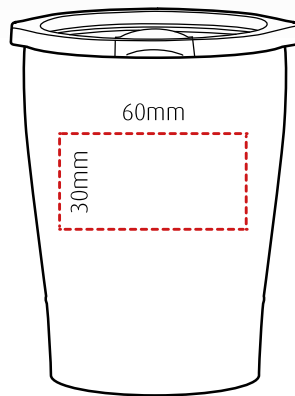

mocha

branding template

Insulated, stainless steel, espresso cup - 260 ml

Height: 100mm Width: 75mm (top), 58mm (base)

1 colour rotary screen print

Up to 2 spot colours pad print

Full colour

All branding areas are to be used as a guide and are subject to sight of artwork.

Materials: 304 stainless steel, Tritan, food grade, silicone

Colours: Black, white

Height: 100mm

Diameter: 75mm (top), 58mm (base)

Capacity: 260ml

Weight: 144g

Country of origin: China

HS Code: 9617000000

Box dimensions: 80 x 105 x 80 mm

No. per carton: 50

Carton dimensions: 45 x 45 x 23.5 cm

GW: 10kg