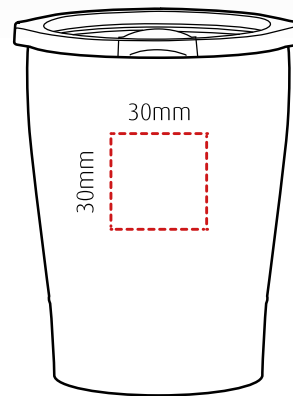

mocha

branding template

Insulated, stainless steel, espresso cup - 260 ml

Height: 100mm Width: 75mm (top), 58mm (base)

1 colour rotary screen print

Up to 2 spot colours pad print

Full colour

All branding areas are to be used as a guide and are subject to sight of artwork.

Materials: 304 stainless steel, Tritan, food grade, silicone

Colours: Black, white

Height: 100mm

Diameter: 75mm (top), 58mm (base)

Capacity: 260ml

Weight: 144g

Country of origin: China

HS Code: 9617000000

Box dimensions: 80 x 105 x 80 mm

No. per carton: 50

Carton dimensions: 45 x 45 x 23.5 cm

GW: 10kg