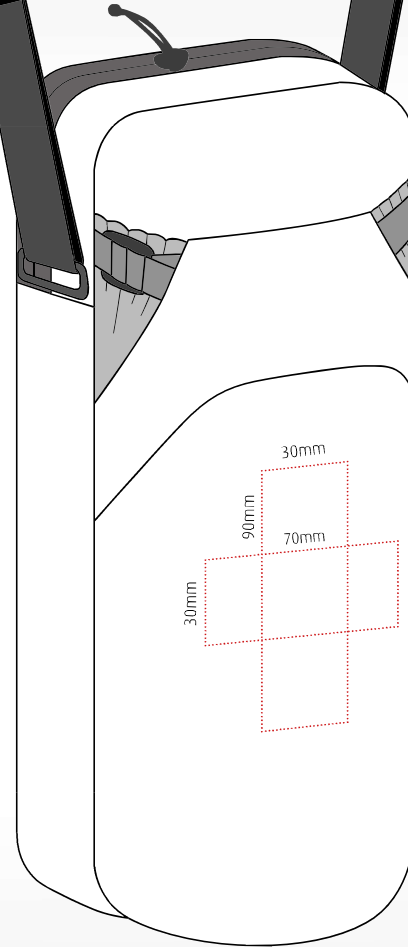

hip R bottle bag

Eco-bottle bag made from
recycled bottles

Height: 280mm Width: 110mm
Depth: 100mm

Silkscreen/transfer

All branding areas are to be used as a guide and are subject to sight of artwork.

Materials: RPET
Colour: Black
Dimensions: 100mm (deep), 280mm (high), 110mm (wide)
Print area: 70 x 30 mm horizontal, 90 x 30 mm vertical

Hip R box dimensions: 280 x 110 x 100 mm
Country of origin: China
HS Code: 4202920000