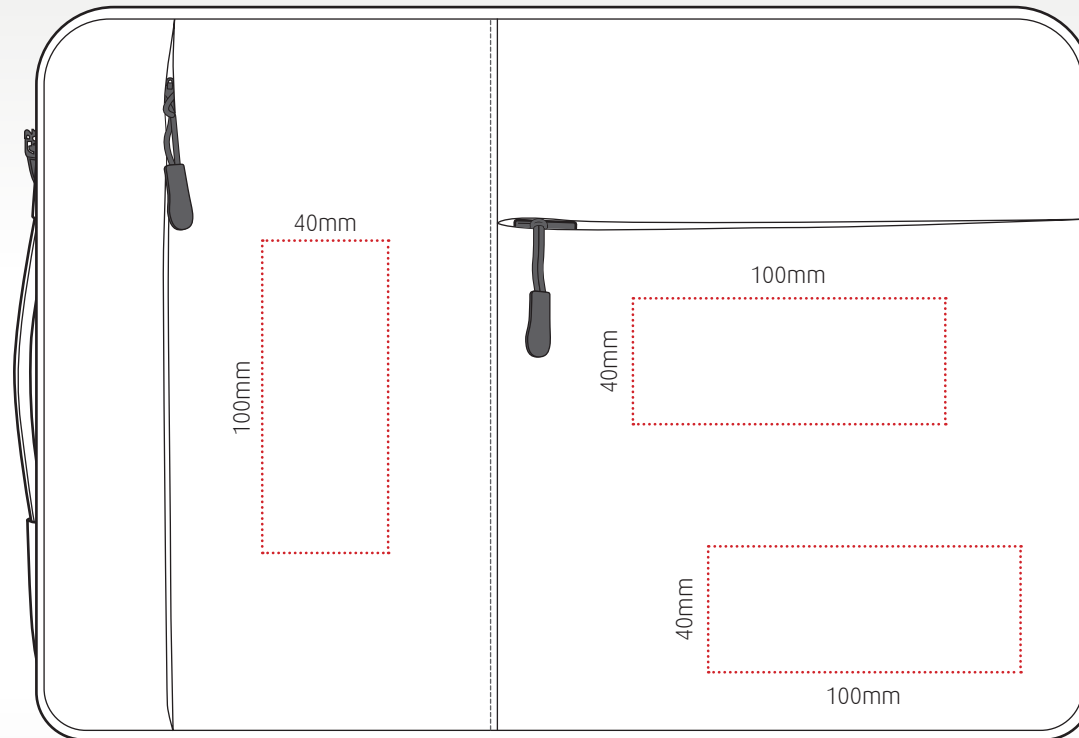

shield mini RPET

branding template

Sleek Chromebook/tablet case made from RPET

Width: 335mm Height: 245mm Depth: 30mm

Transfer print

All branding areas are to be used as a guide and are subject to sight of artwork.

Materials: RPET outer lining, faux fur inner pocket, TPU handle
Colours: Black
Width: 335mm
Height: 245mm

Depth: 30mm
Country of origin: China
HS Code: 4202220000
Box dimensions: 42 x 51 x 37.5 mm

No. per carton: 20
GW: 6.6kg