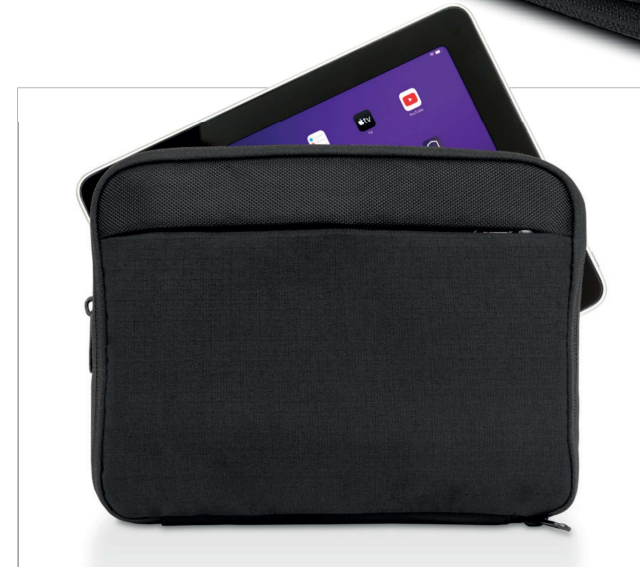

Supatech/Supatech mini bags

The Supatech bag is available in two convenient travel sizes; the larger Supatech is perfect for tablets and the compact Supatech mini fits a Kindle. Both are manufactured from durable RPET ensuring they keep your tech safe and sound. Inside features handy elastic and zipped storage for organising cables and loose tech. Both models feature a deep faux fur, zipped compartment for protecting tablets, Kindles or phones.

^ Storage for organising cables and loose tech

^ Deep faux fur zipped compartment for protecting tablets (Supatech only)

< Front of Supatech bag

^ Front of Supatech mini

< Deep faux fur zipped compartment for protecting mobile phones

Colours: black
 Dimensions: 270 x 195 x 56mm (Supatech)
 225 x 185 x 60 mm (Supatech mini)
 Brand area: 50 x 30mm

Features: RPET fabric, deep padded pocket for tablets (Supatech) or Kindle (mini), great storage
 HS code: 4202220000