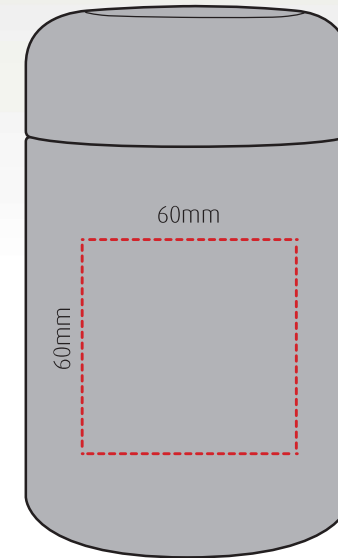

duka

branding template

Insulated food flask ideal for meals on the go - 600ml

Height: 150mm Diameter: 90mm

1 colour rotary screen print

Up to 4 spot colours pad print

Full colour heat transfer

All branding areas are to be used as a guide and are subject to sight of artwork.

Materials: 304 stainless steel interior,
201 stainless steel exterior, lid PP plastic
Colours: Black
Height: 150mm
Diameter: 90mm

Capacity: 600ml
Weight: 350g
Country of origin: China
HS Code: 7323930090

Box dimensions: 100 x 100 x 100 mm
No. per carton: 30
Carton dimensions: 52 x 32 x 26 cm
GW: 13kg