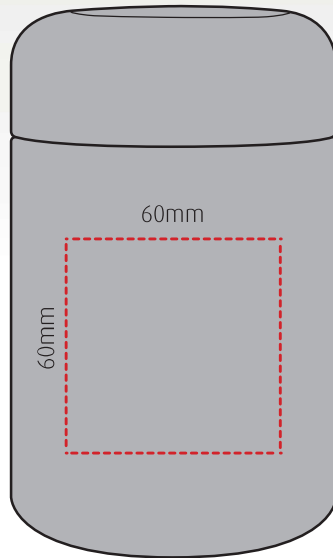

duka

branding template

Insulated food flask ideal for meals on the go - 600ml

Height: 150mm Diameter: 90mm

1 colour rotary screen print

Up to 4 spot colours pad print

Full colour heat transfer

All branding areas are to be used as a guide and are subject to sight of artwork.

Materials: 304 stainless steel interior,
201 stainless steel exterior, lid PP plastic
Colours: Black
Height: 150mm
Diameter: 90mm

Capacity: 600ml
Weight: 350g
Country of origin: China
HS Code: 7323930090

Box dimensions: 100 x 100 x 100 mm
No. per carton: 30
Carton dimensions: 52 x 32 x 26 cm
GW: 13kg