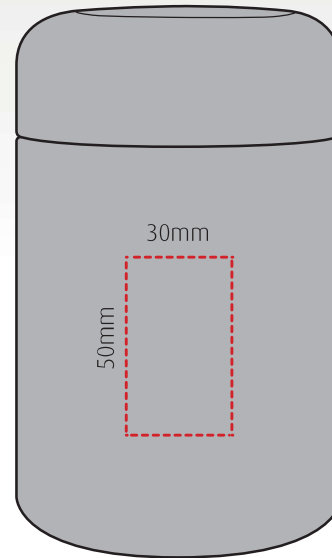

duka

branding template

Insulated food flask ideal for meals on the go - 600ml

Height: 150mm Diameter: 90mm

1 colour rotary screen print

Up to 4 spot colours pad print

Full colour heat transfer

All branding areas are to be used as a guide and are subject to sight of artwork.

Materials: 304 stainless steel interior,
201 stainless steel exterior, lid PP plastic
Colours: Black
Height: 150mm
Diameter: 90mm

Capacity: 600ml
Weight: 350g
Country of origin: China
HS Code: 7323930090

Box dimensions: 100 x 100 x 100 mm
No. per carton: 30
Carton dimensions: 52 x 32 x 26 cm
GW: 13kg