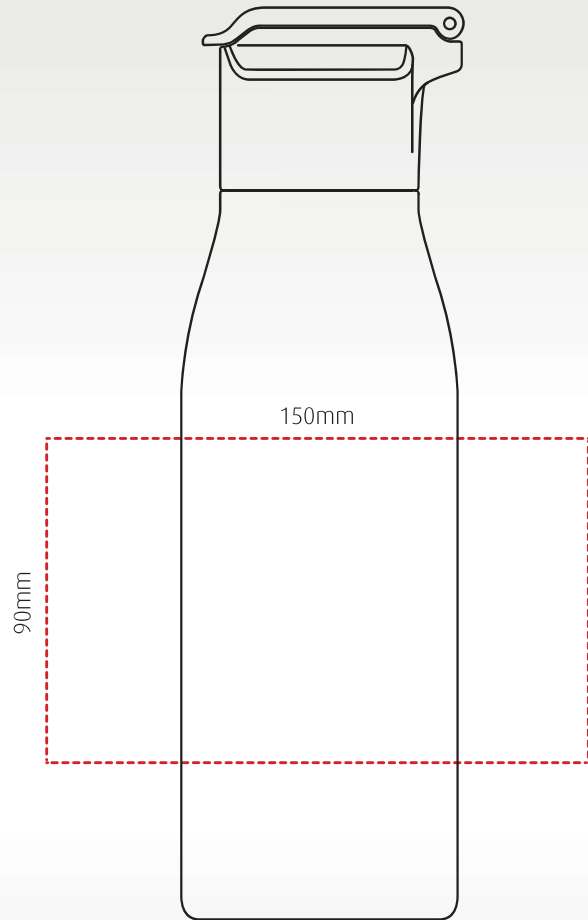

# fuel

Marine grade, stainless steel, insulated drinks bottle with integrated flip lid - 600ml

Height: 230mm Diameter: 75mm

1 colour rotary screen print

Up to 4 spot colours pad print

Flat bed laser engraving

All branding areas are to be used as a guide and are subject to sight of artwork.

**Materials:** 316 stainless steel liner, 304 outer  
**Colours:** Black  
**Height:** 230mm  
**Diameter:** 75mm

**Capacity:** 600ml  
**Weight:** 421g  
**Country of origin:** China  
**HS Code:** 7323930090

**Box dimensions:** 78 x 78 x 275 mm  
**No. per carton:** 30  
**Carton dimensions:** 49 x 41 x 31 cm  
**GW:** 10.5kg