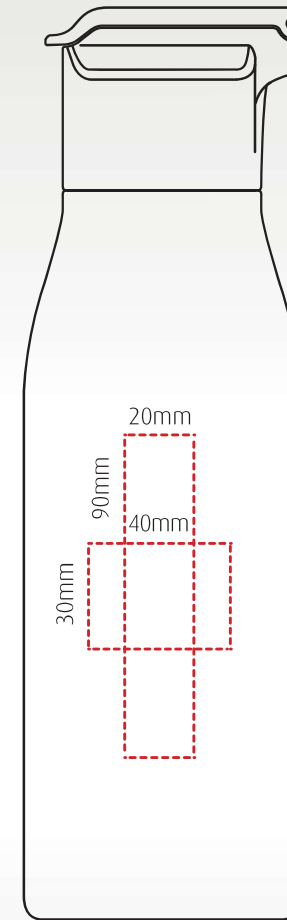

# fuel

Marine grade, stainless steel, insulated drinks bottle with integrated flip lid - 600ml

Height: 230mm Diameter: 75mm

1 colour rotary screen print

Up to 4 spot colours pad print

Flat bed laser engraving

All branding areas are to be used as a guide and are subject to sight of artwork.

**Materials:** 316 stainless steel liner, 304 outer  
**Colours:** Black  
**Height:** 230mm  
**Diameter:** 75mm

**Capacity:** 600ml  
**Weight:** 421g  
**Country of origin:** China  
**HS Code:** 7323930090

**Box dimensions:** 78 x 78 x 275 mm  
**No. per carton:** 30  
**Carton dimensions:** 49 x 41 x 31 cm  
**GW:** 10.5kg