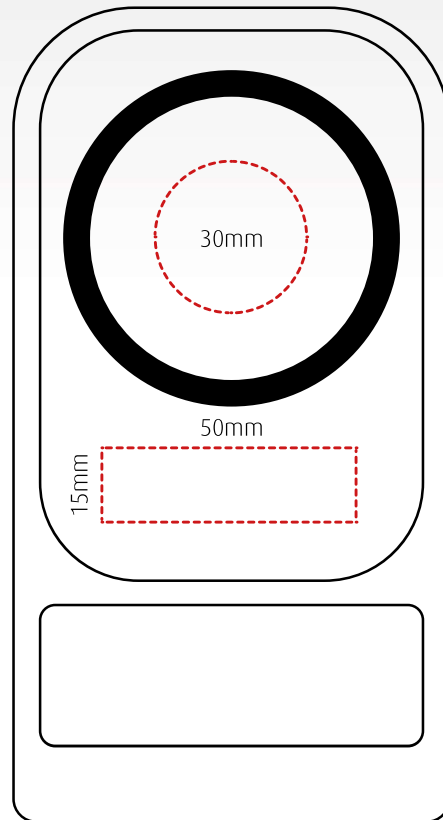

polar

branding template

Wireless charger made from aviation grade aluminium

Height: 131mm Width: 93mm Depth: 70mm

Pad print - 1 spot colour only

Pad print - white ink only

Flatbed laser engraving

Dome decal

All branding areas are to be used as a guide and are subject to sight of artwork.