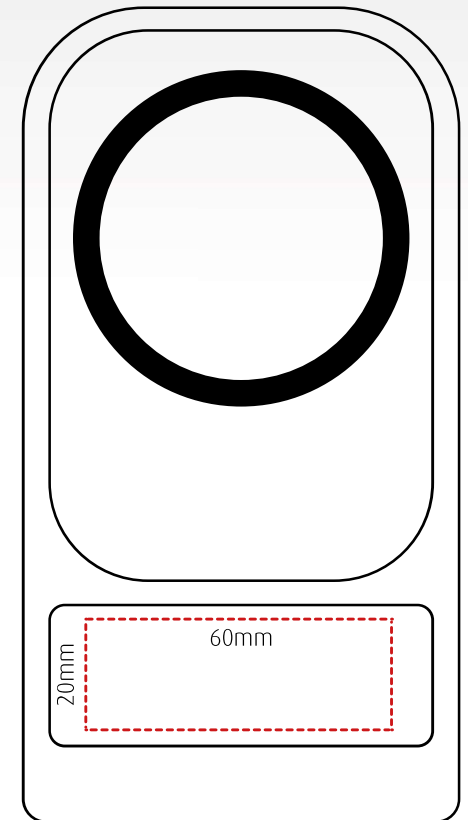

polar

branding template

Wireless charger made from aviation grade aluminium

Height: 131mm Width: 93mm Depth: 70mm

Pad print - 1 spot colour only

Pad print - white ink only

Flatbed laser engraving

Dome decal

All branding areas are to be used as a guide and are subject to sight of artwork.