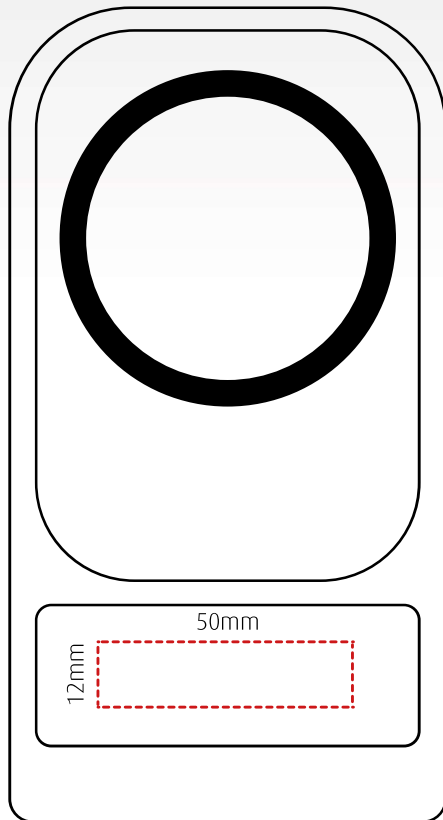

polar

branding template

Wireless charger made from aviation grade aluminium

Height: 131mm Width: 93mm Depth: 70mm

Pad print - 1 spot colour only

Pad print - white ink only

Flatbed laser engraving

Dome decal

All branding areas are to be used as a guide and are subject to sight of artwork.