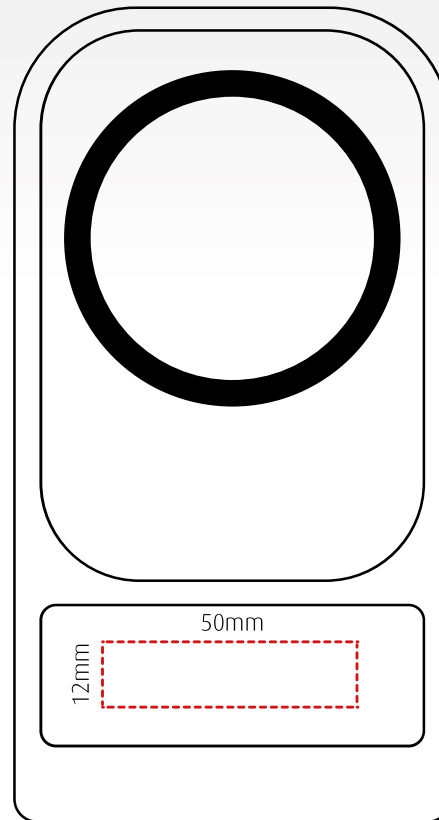

polar

branding template

Wireless charger made from aviation grade aluminium

Height: 131mm Width: 93mm Depth: 70mm

Pad print - 1 spot colour only

Pad print - white ink only

Flatbed laser engraving

Dome decal

All branding areas are to be used as a guide and are subject to sight of artwork.