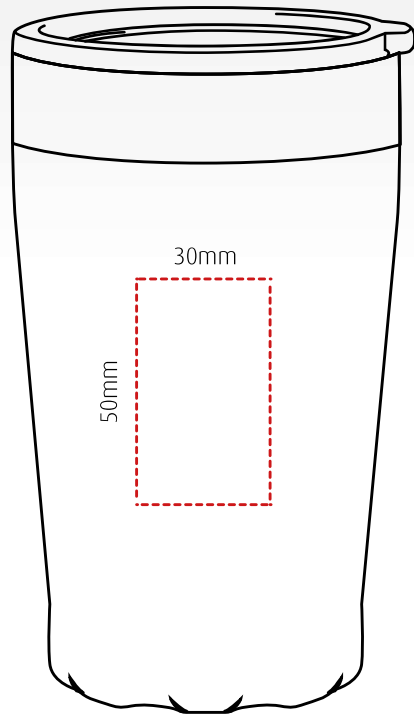

jumbo oyster

branding template

Recycled, large capacity, insulated cup – 500ml

Height: 145mm Width: 90mm Depth: 70mm

1 colour rotary screen print

Up to 2 spot colours pad print

Full colour heat transfer

Laser engraving