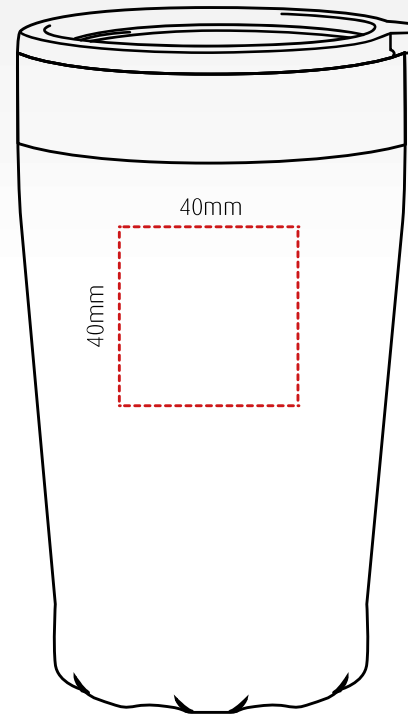

jumbo oyster

branding template

Recycled, large capacity, insulated cup – 500ml

Height: 145mm Width: 90mm Depth: 70mm

1 colour rotary screen print

Up to 2 spot colours pad print

Full colour heat transfer

Laser engraving