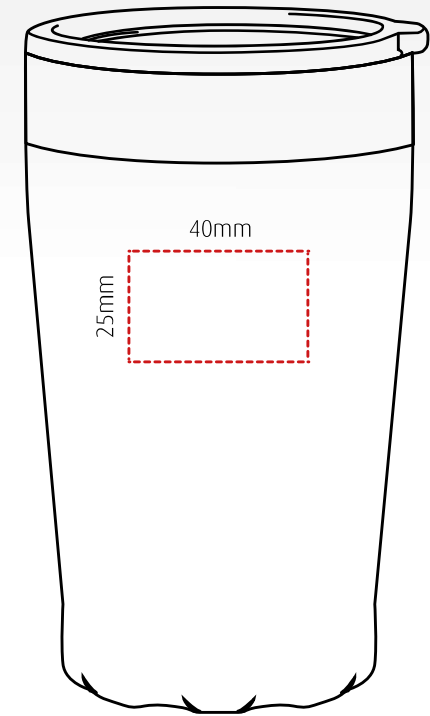

jumbo oyster

branding template

Recycled, large capacity, insulated cup – 500ml

Height: 145mm Width: 90mm Depth: 70mm

1 colour rotary screen print

Up to 2 spot colours pad print

Full colour heat transfer

Laser engraving