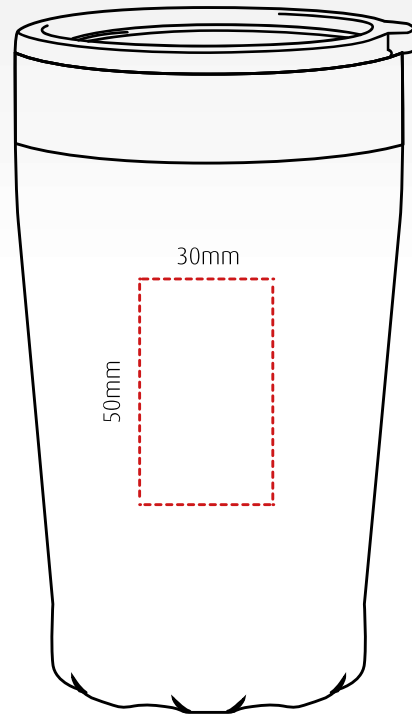

jumbo oyster

branding template

Recycled, large capacity, insulated cup – 500ml

Height: 145mm Width: 90mm Depth: 70mm

1 colour rotary screen print

Up to 2 spot colours pad print

Full colour heat transfer

Laser engraving