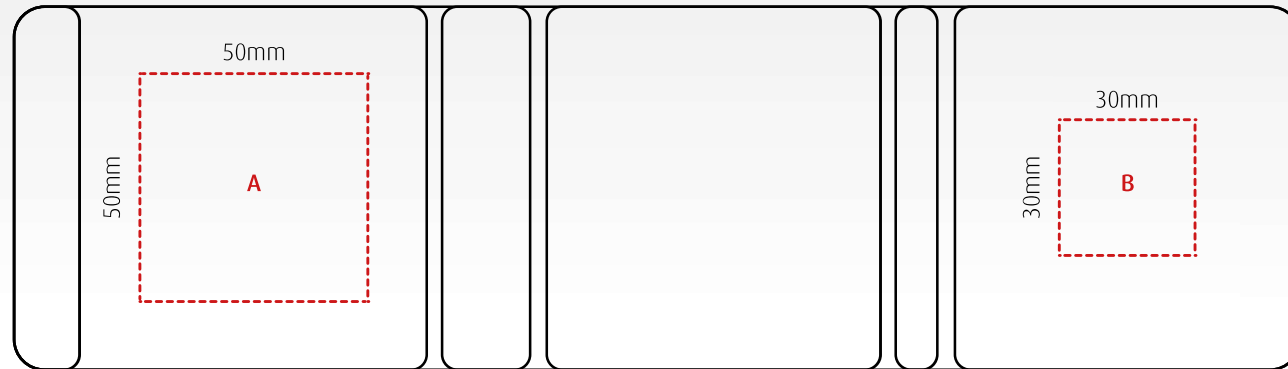

nomad

Folding wireless charger

FOLDED: 80 x 80 x 22mm (depth)
OPEN: Height: 80mm Width: 281mm

FRONT

A & B: Up to 4 spot colours transfer print

C, D, E, F & G: Pad print - 1 colour only