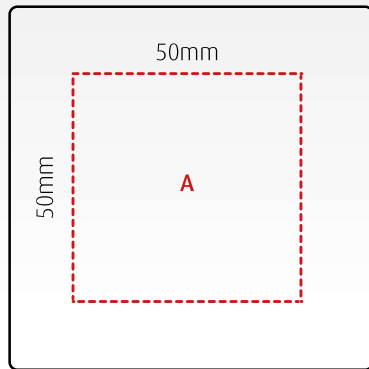

nomad

Folding wireless charger

FOLDED: 80 x 80 x 22mm (depth)
OPEN: Height: 80mm Width: 281mm

FRONT

A & B: Up to 4 spot colours transfer print

C, D, E, F & G: Pad print - 1 colour only