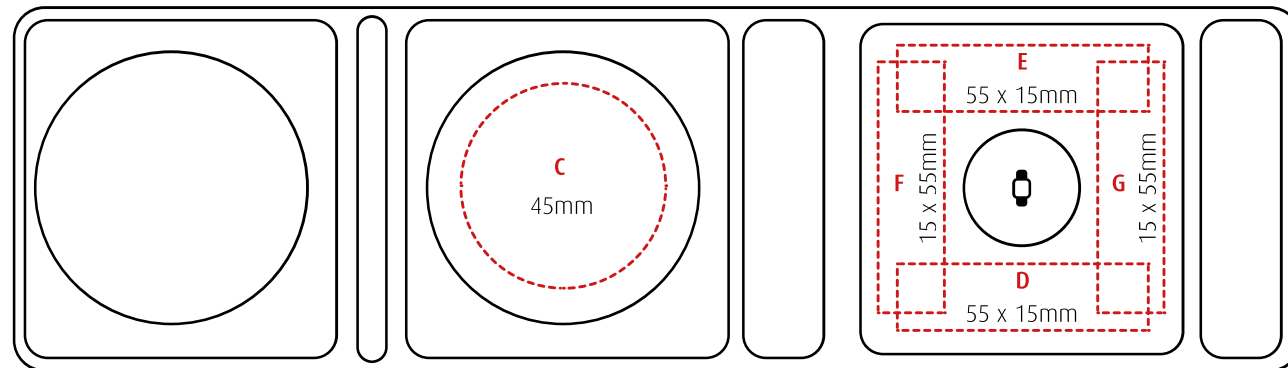

nomad

Folding wireless charger

FOLDED: 80 x 80 x 22mm (depth)
OPEN: Height: 80mm Width: 281mm

FRONT

A & B: Up to 4 spot colours transfer print

C, D, E, F & G: Pad print - 1 colour only