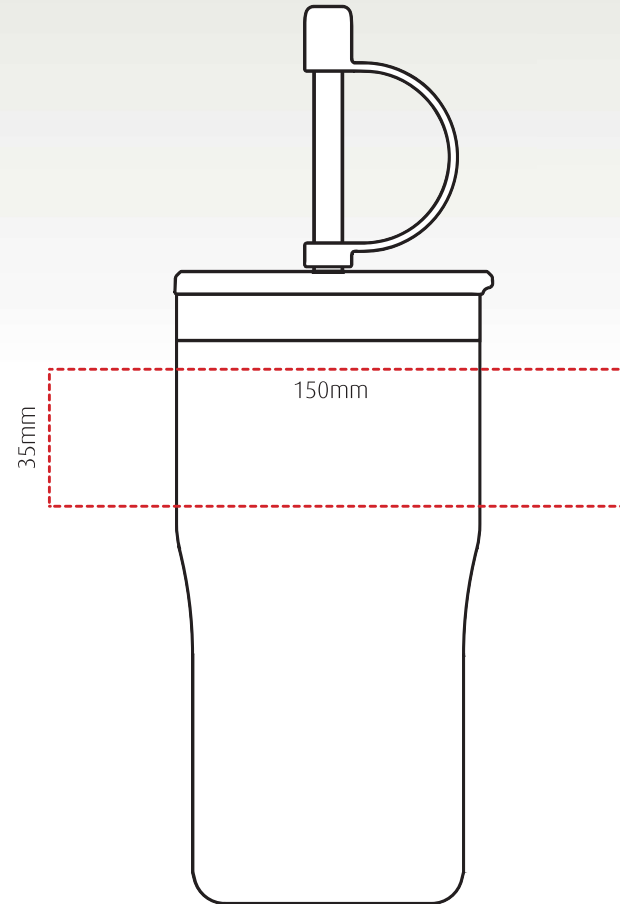

Insulated cup with straw for chilled drinks – 500ml

Height: 237.81mm Width: 79.16mm (top) / 70mm (base)

Up to 2 spot colours pad print

1 colour rotary screen print