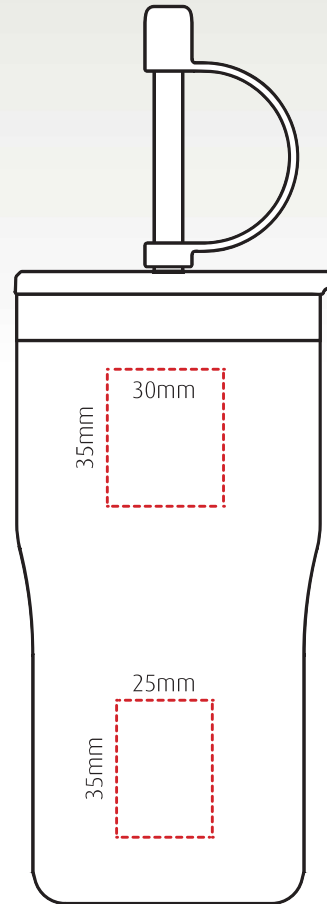

Insulated cup with straw for chilled drinks – 500ml

Height: 237.81mm Width: 79.16mm (top) / 70mm (base)

Up to 2 spot colours pad print

1 colour rotary screen print