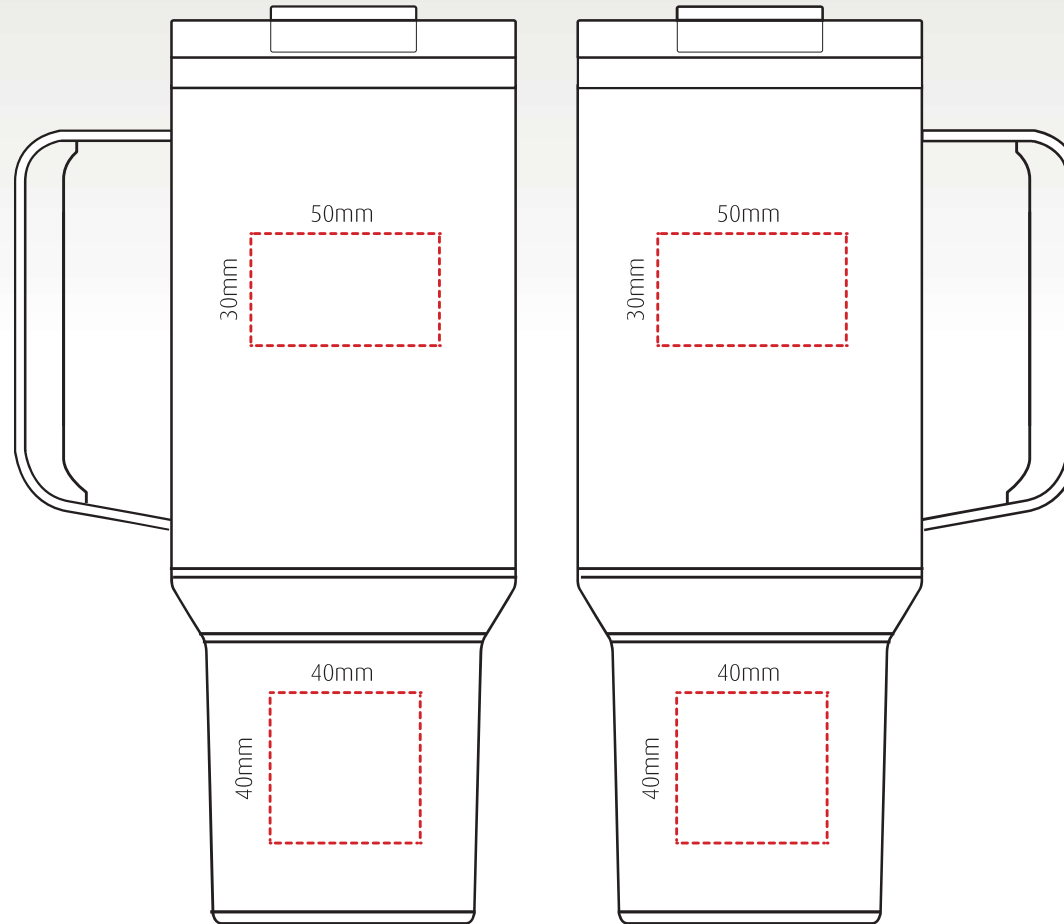

# grande

branding template

Oversized, Insulated stainless steel cup with straw – 880ml/30oz

**Height:** 300mm (with straw) **Width:** 132mm (including handle) / 90mm (base)

Laser engraving

All branding areas are to be used as a guide and are subject to sight of artwork.